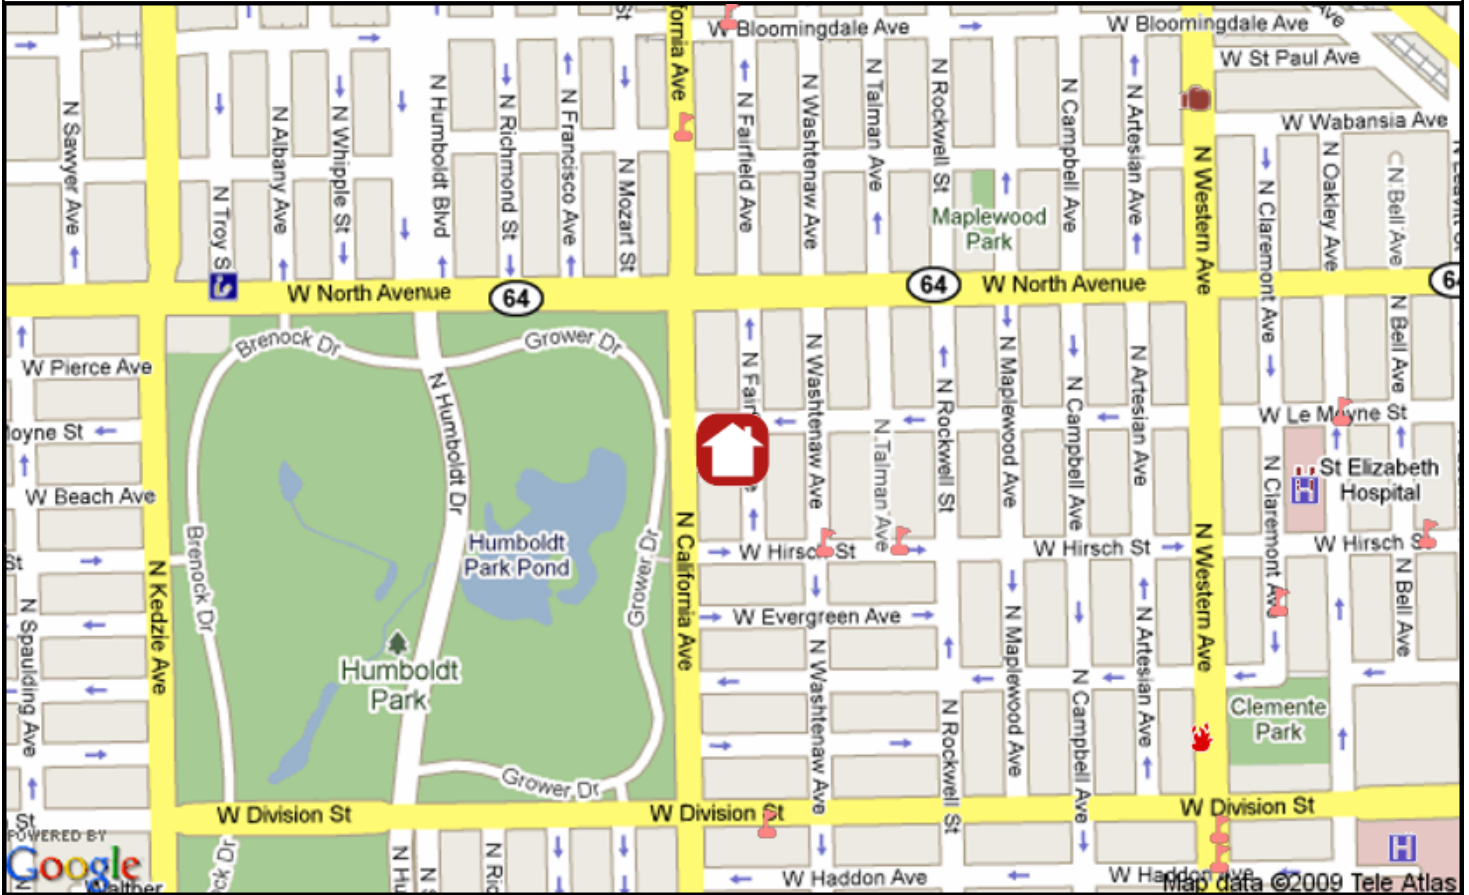

Home-Turf Report for 1450 N. Fairfield Chicago, IL

Prepared by: Mary Ellen Kuehl // The Kuehl Group, Inc. // (773) 327-5753

© 2001-2009 Home-Turf Marketing Systems, L.L.C. // Visit www.hometurfonline.com or call (800) 689-1652

City Ward#: 26

Alderman: Billy Ocasio
3236 W Division St, 60651, 773-276-4629

Nearest Public High Schools:

Clemente Achievement Academy Hs, 1147 N Western Ave, 0.6mi SE
Clemente Acd. Hs, 1147 N Western Av, 0.6mi SE

Nearest Private High Schools:

Puerto Rican H S, 2739 W Division St, 0.4mi S
Josephinum Acd., 1501 N Oakley Blvd, 0.6mi E
Holy Trinity High, 1443 W Division St, 1.7mi E

Nearest Public Elementary Schools:

Roque De Duprey, 1405 N Washtenaw Av, 0.1mi SE
Von Humboldt Elem., 2620 W Hirsch St, 0.2mi SE

Nearest Private Elementary Schools:

Lutheran Day Nursery, 1802 N Fairfield Ave, 0.4mi N
Humboldt Comm Christian, 1847 N Humboldt Blvd, 0.5mi NW

Nearest Daycare Centers:

McCormick Tribune YMCA, 1834 N Lawndale Ave, 1.3mi W
A-Karrasel Child Care Centers, 3420 W Fullerton Ave, 1.4mi NW
Logan Square: First Lutheran, 3500 Fullerton Ave, 1.5mi NW

Nearest Public Library:

Humboldt Park, 1605 N Troy St, 312-744-2244, 0.5mi W

Nearest Hospital:

Norwegian American Hospital, 1044 N Francisco Ave, 0.5mi S

Nearest Major Grocery Stores:

Aldi, 1767 N Milwaukee Ave, 0.8mi NE
Aldi, 800 N Kedzie Ave, 1.0mi SW
Dominick's, 2021 W Chicago Ave, 1.3mi SE

Nearest Movie Theaters:

Kerasotes City North 14, 2600 N Western Ave, 1.5mi N
Logan Theatre, 2646 N Milwaukee Ave, 1.6mi NW

Nearest Health Clubs:

Ladies Workout Express, 1722 N. Western Ave., 0.6mi NE
Buck Town Fitness Club, 2100 W North Ave, 0.8mi E

Nearest Starbucks:

1588 N Milwaukee Ave, 1.0mi E

Nearest CTA Station:

Western, Blue Line (O'Hare), 0.7mi NE

Nearest Metra Station: Western, 1.4mi S

Nearest Fire Station: 0.5mi SE

- Starbucks
- Health Club
- Dog Park
- Day Care
- Major Grocery
- Library
- Hospital
- Post Office
- Theater
- Fire Station
- School
- CTA Station
- Metra Station
- City Park

Home-Turf Marketing Systems, L.L.C. and the users of Home-Turf assume no responsibility for any loss or impact resulting from the use of this information. No representations are made regarding the accuracy of the information provided. All data is subject to change and should be verified with local sources.